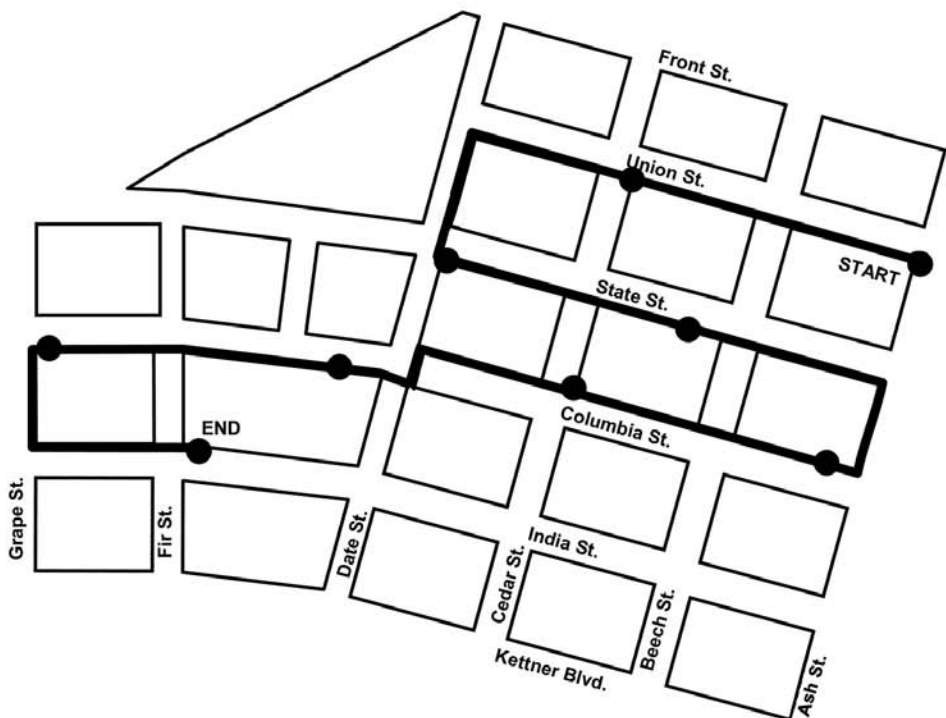

Funded by the Little Italy Association
Designed and Implemented by New City America, Inc.