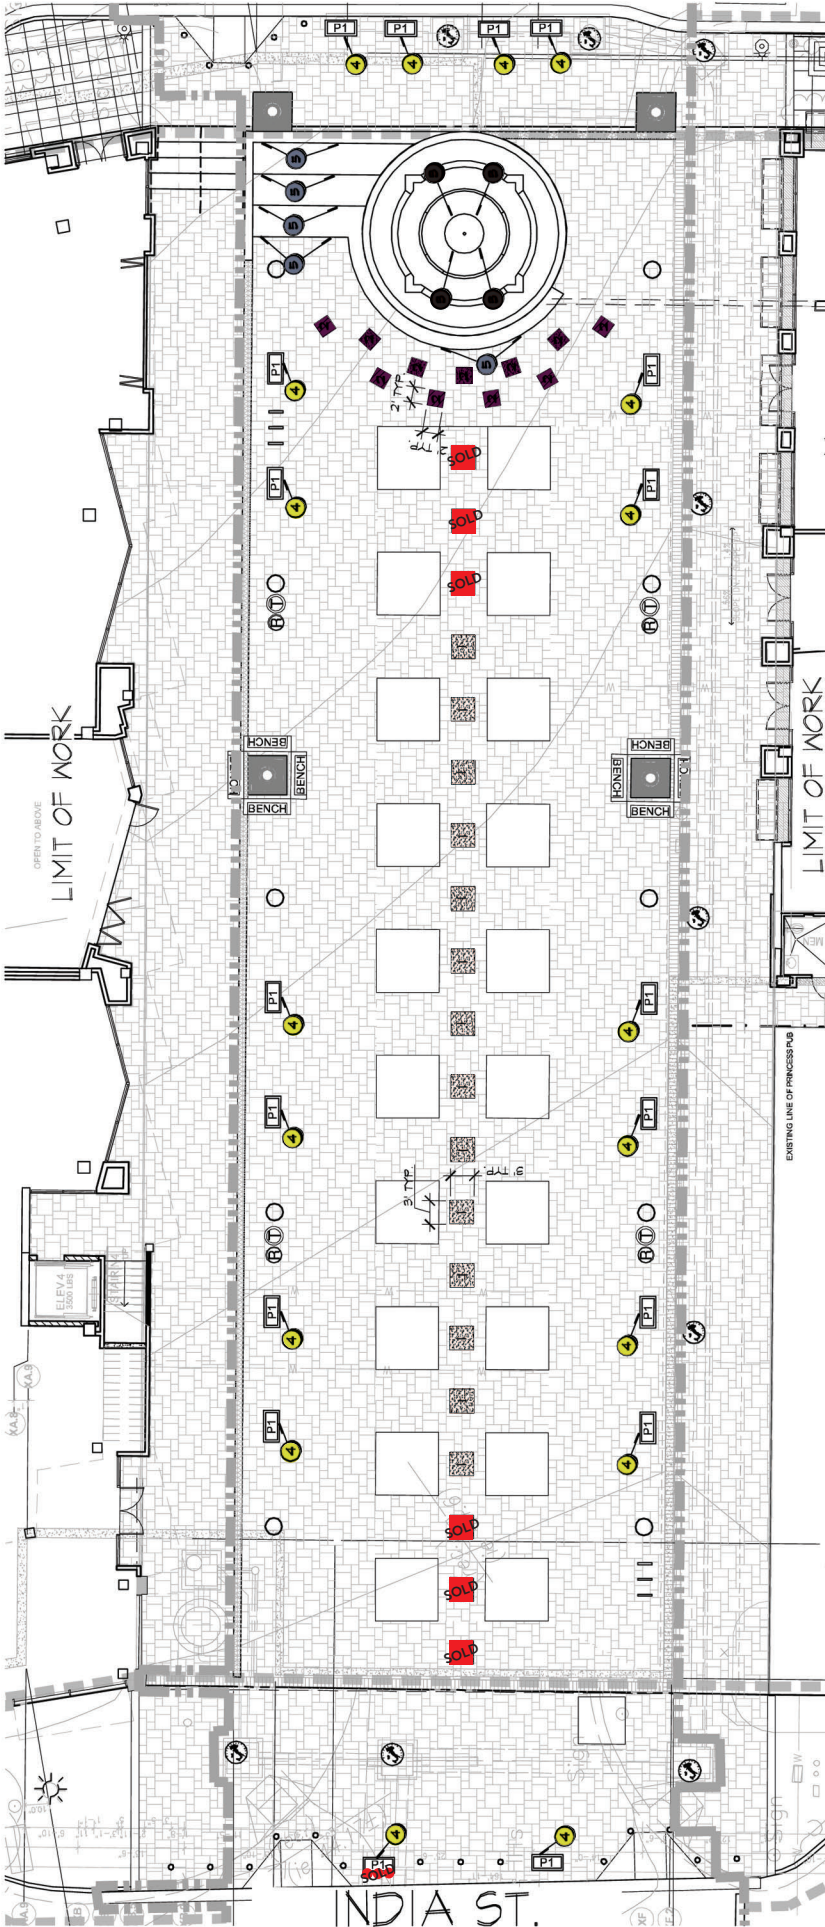

COLUMBIA ST.

INDIA ST.

DONOR PLAQUES ON FOUNTAIN
SCALE: 3/8" = 1'-0"